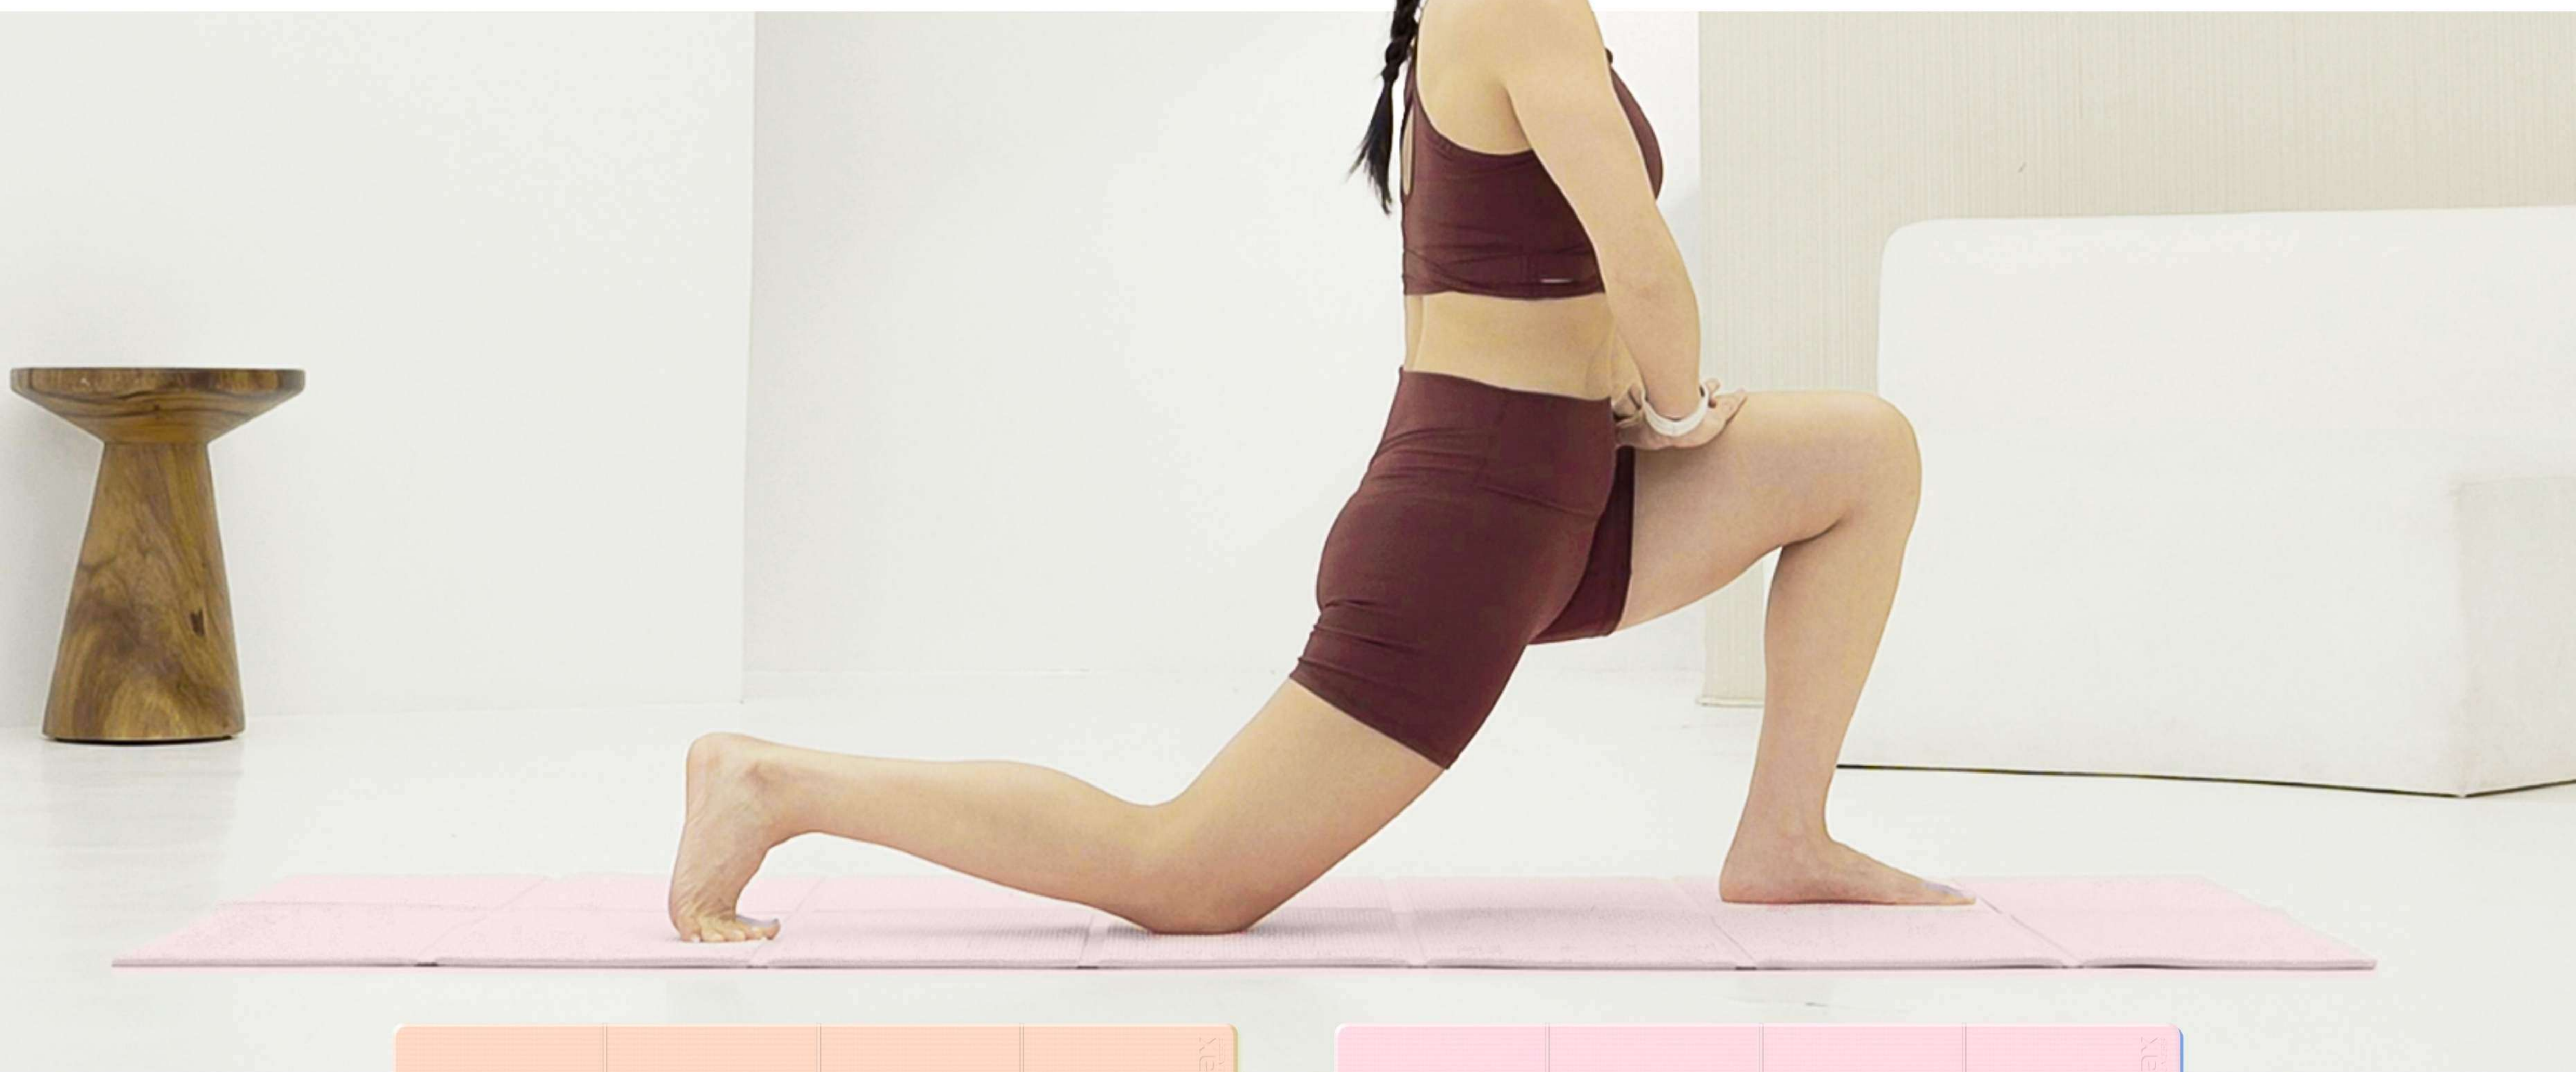

**ANTI
SLIP**

**NEW
PRODUCT**

BX BODiMAX

Foldable Yoga Matt

~~698,000~~

648,000

**FOLD
COMPACTLY**

ANTI SLIP