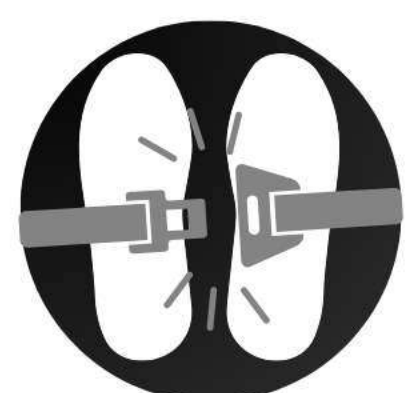

Belt System

**BB PENGGUNA
100 KG**

**BOTTLE
HOLDER**

**WIDER
CONSOLE**

**5 LEVEL
RESISTANCE**

MUSCLE

SMART HOME GYM

~~5.980.000~~
4.680.000