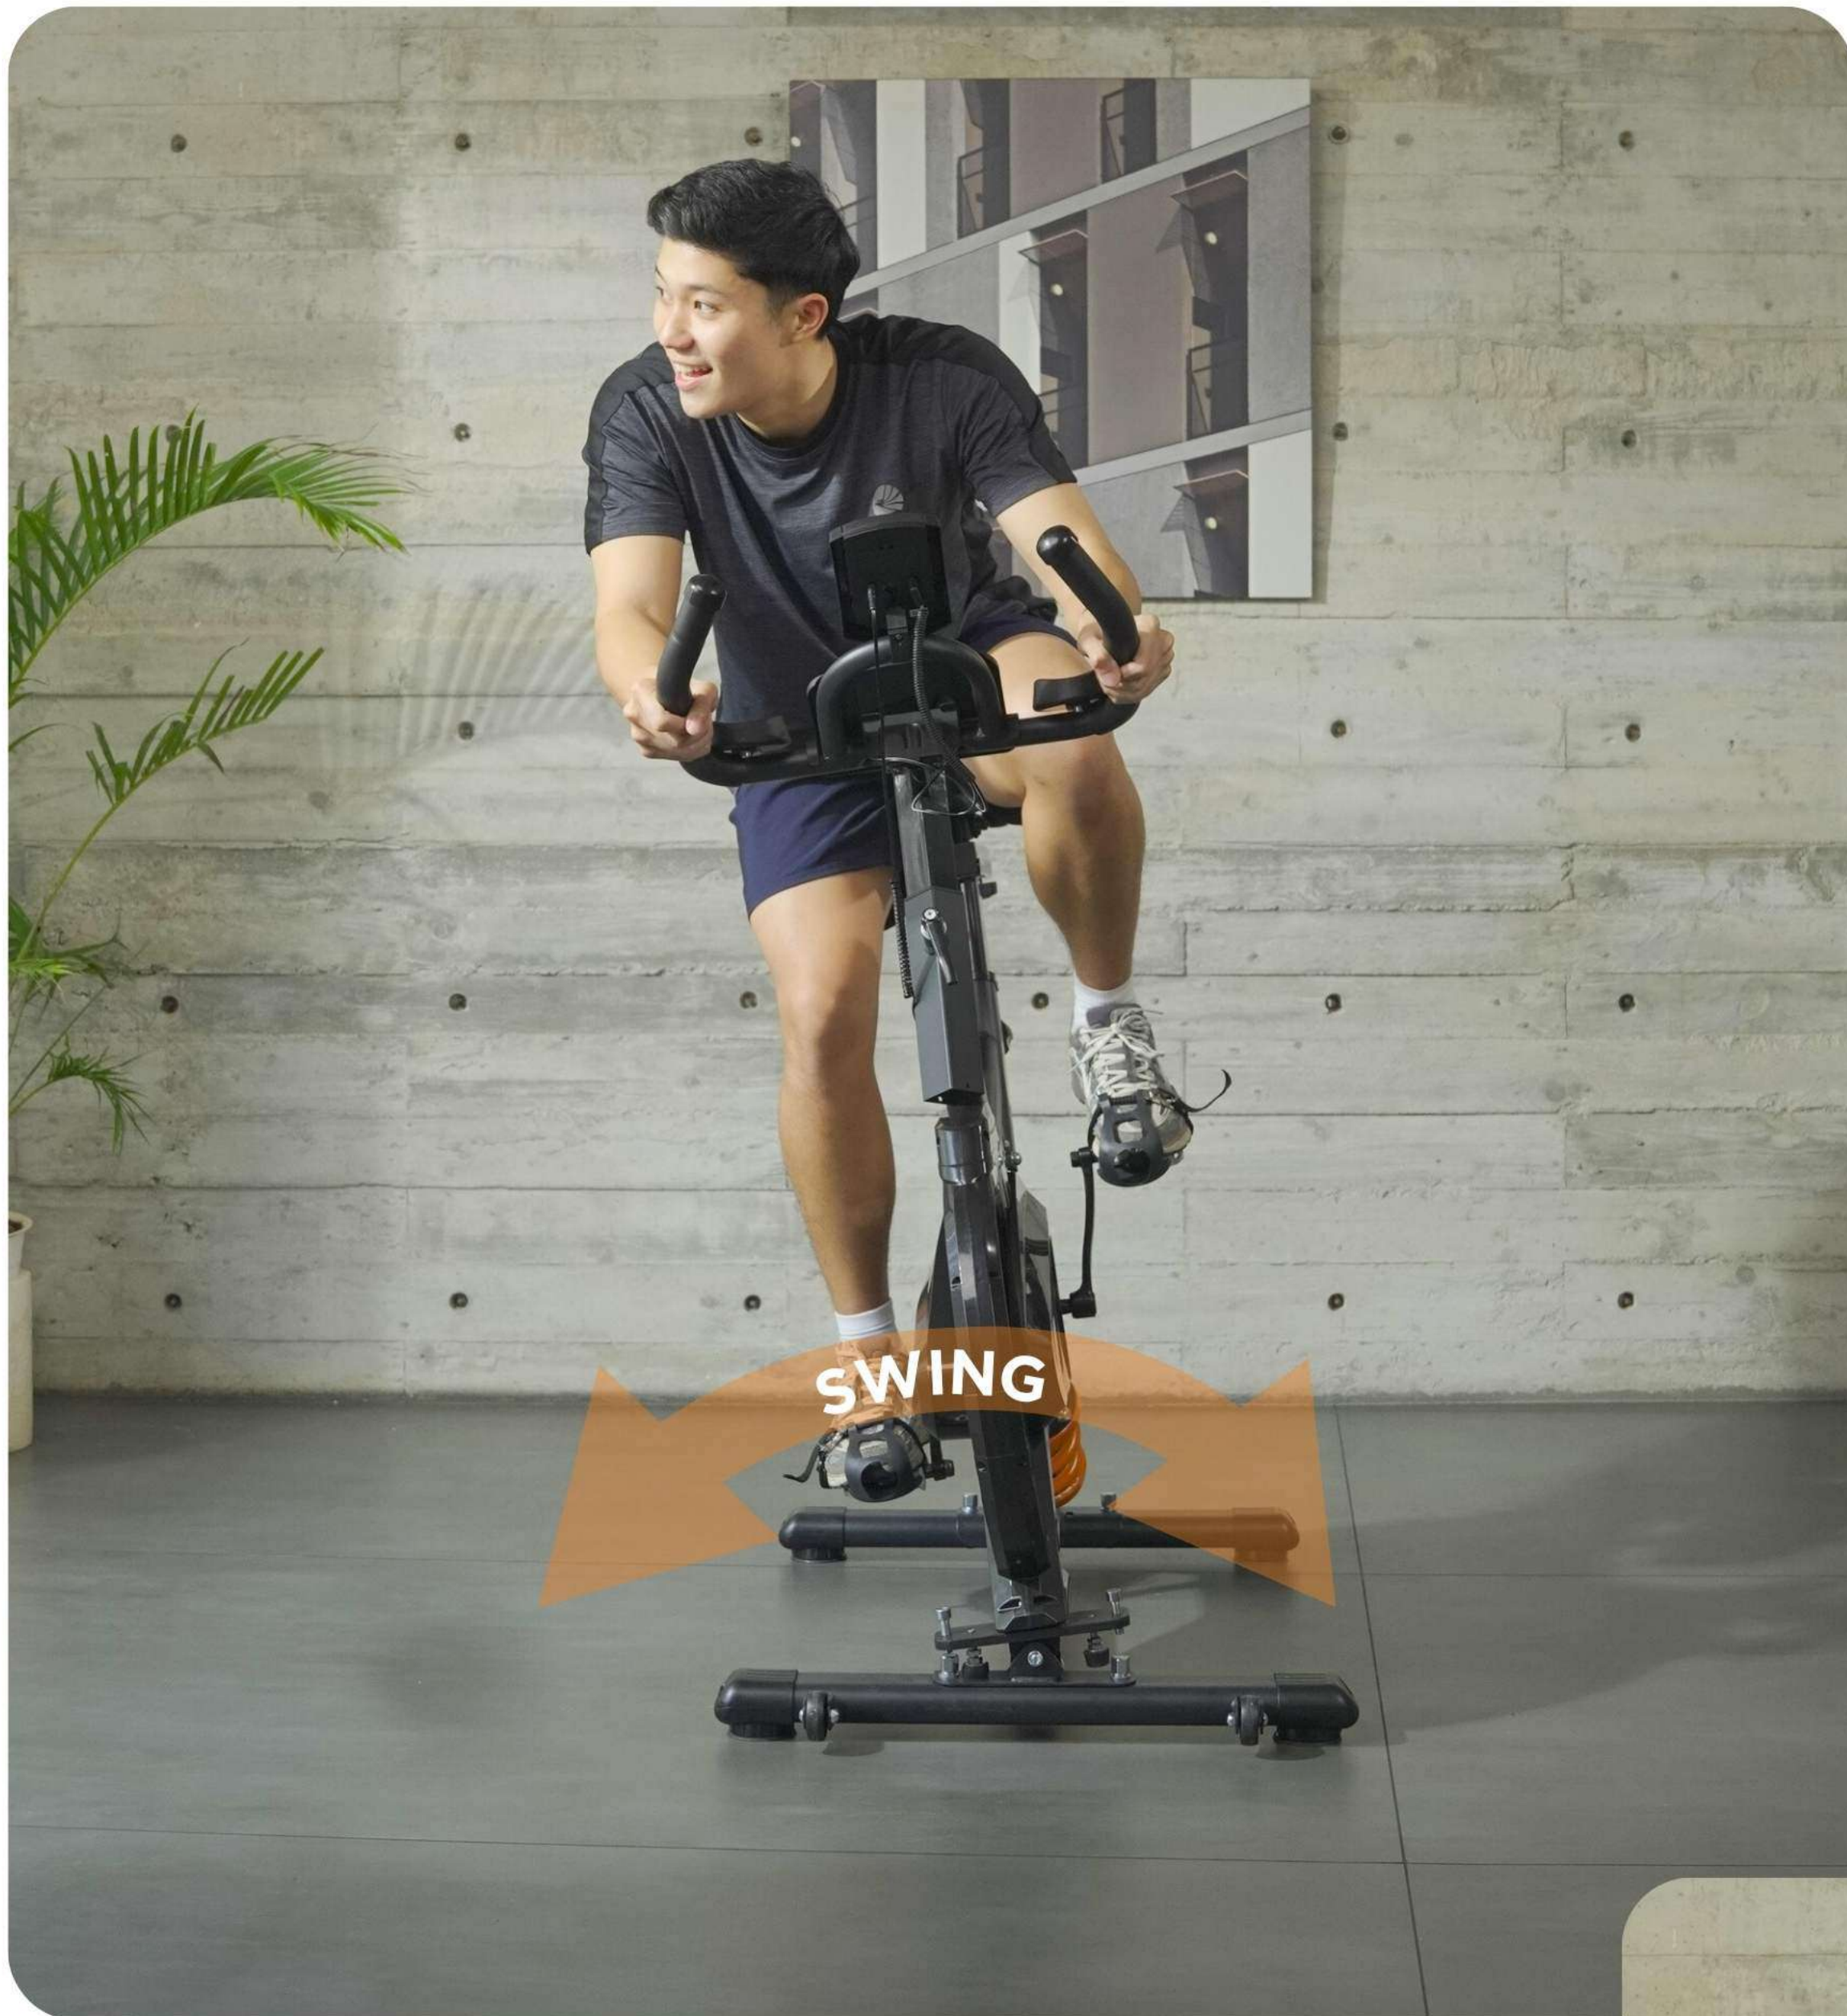

BLACK

WHITE

SWING RACER

~~3,880,000~~

3,680,000

**BB PENGGUNA
130 KG**

**LOW
NOISE**

**ELBOW
CUSHION**