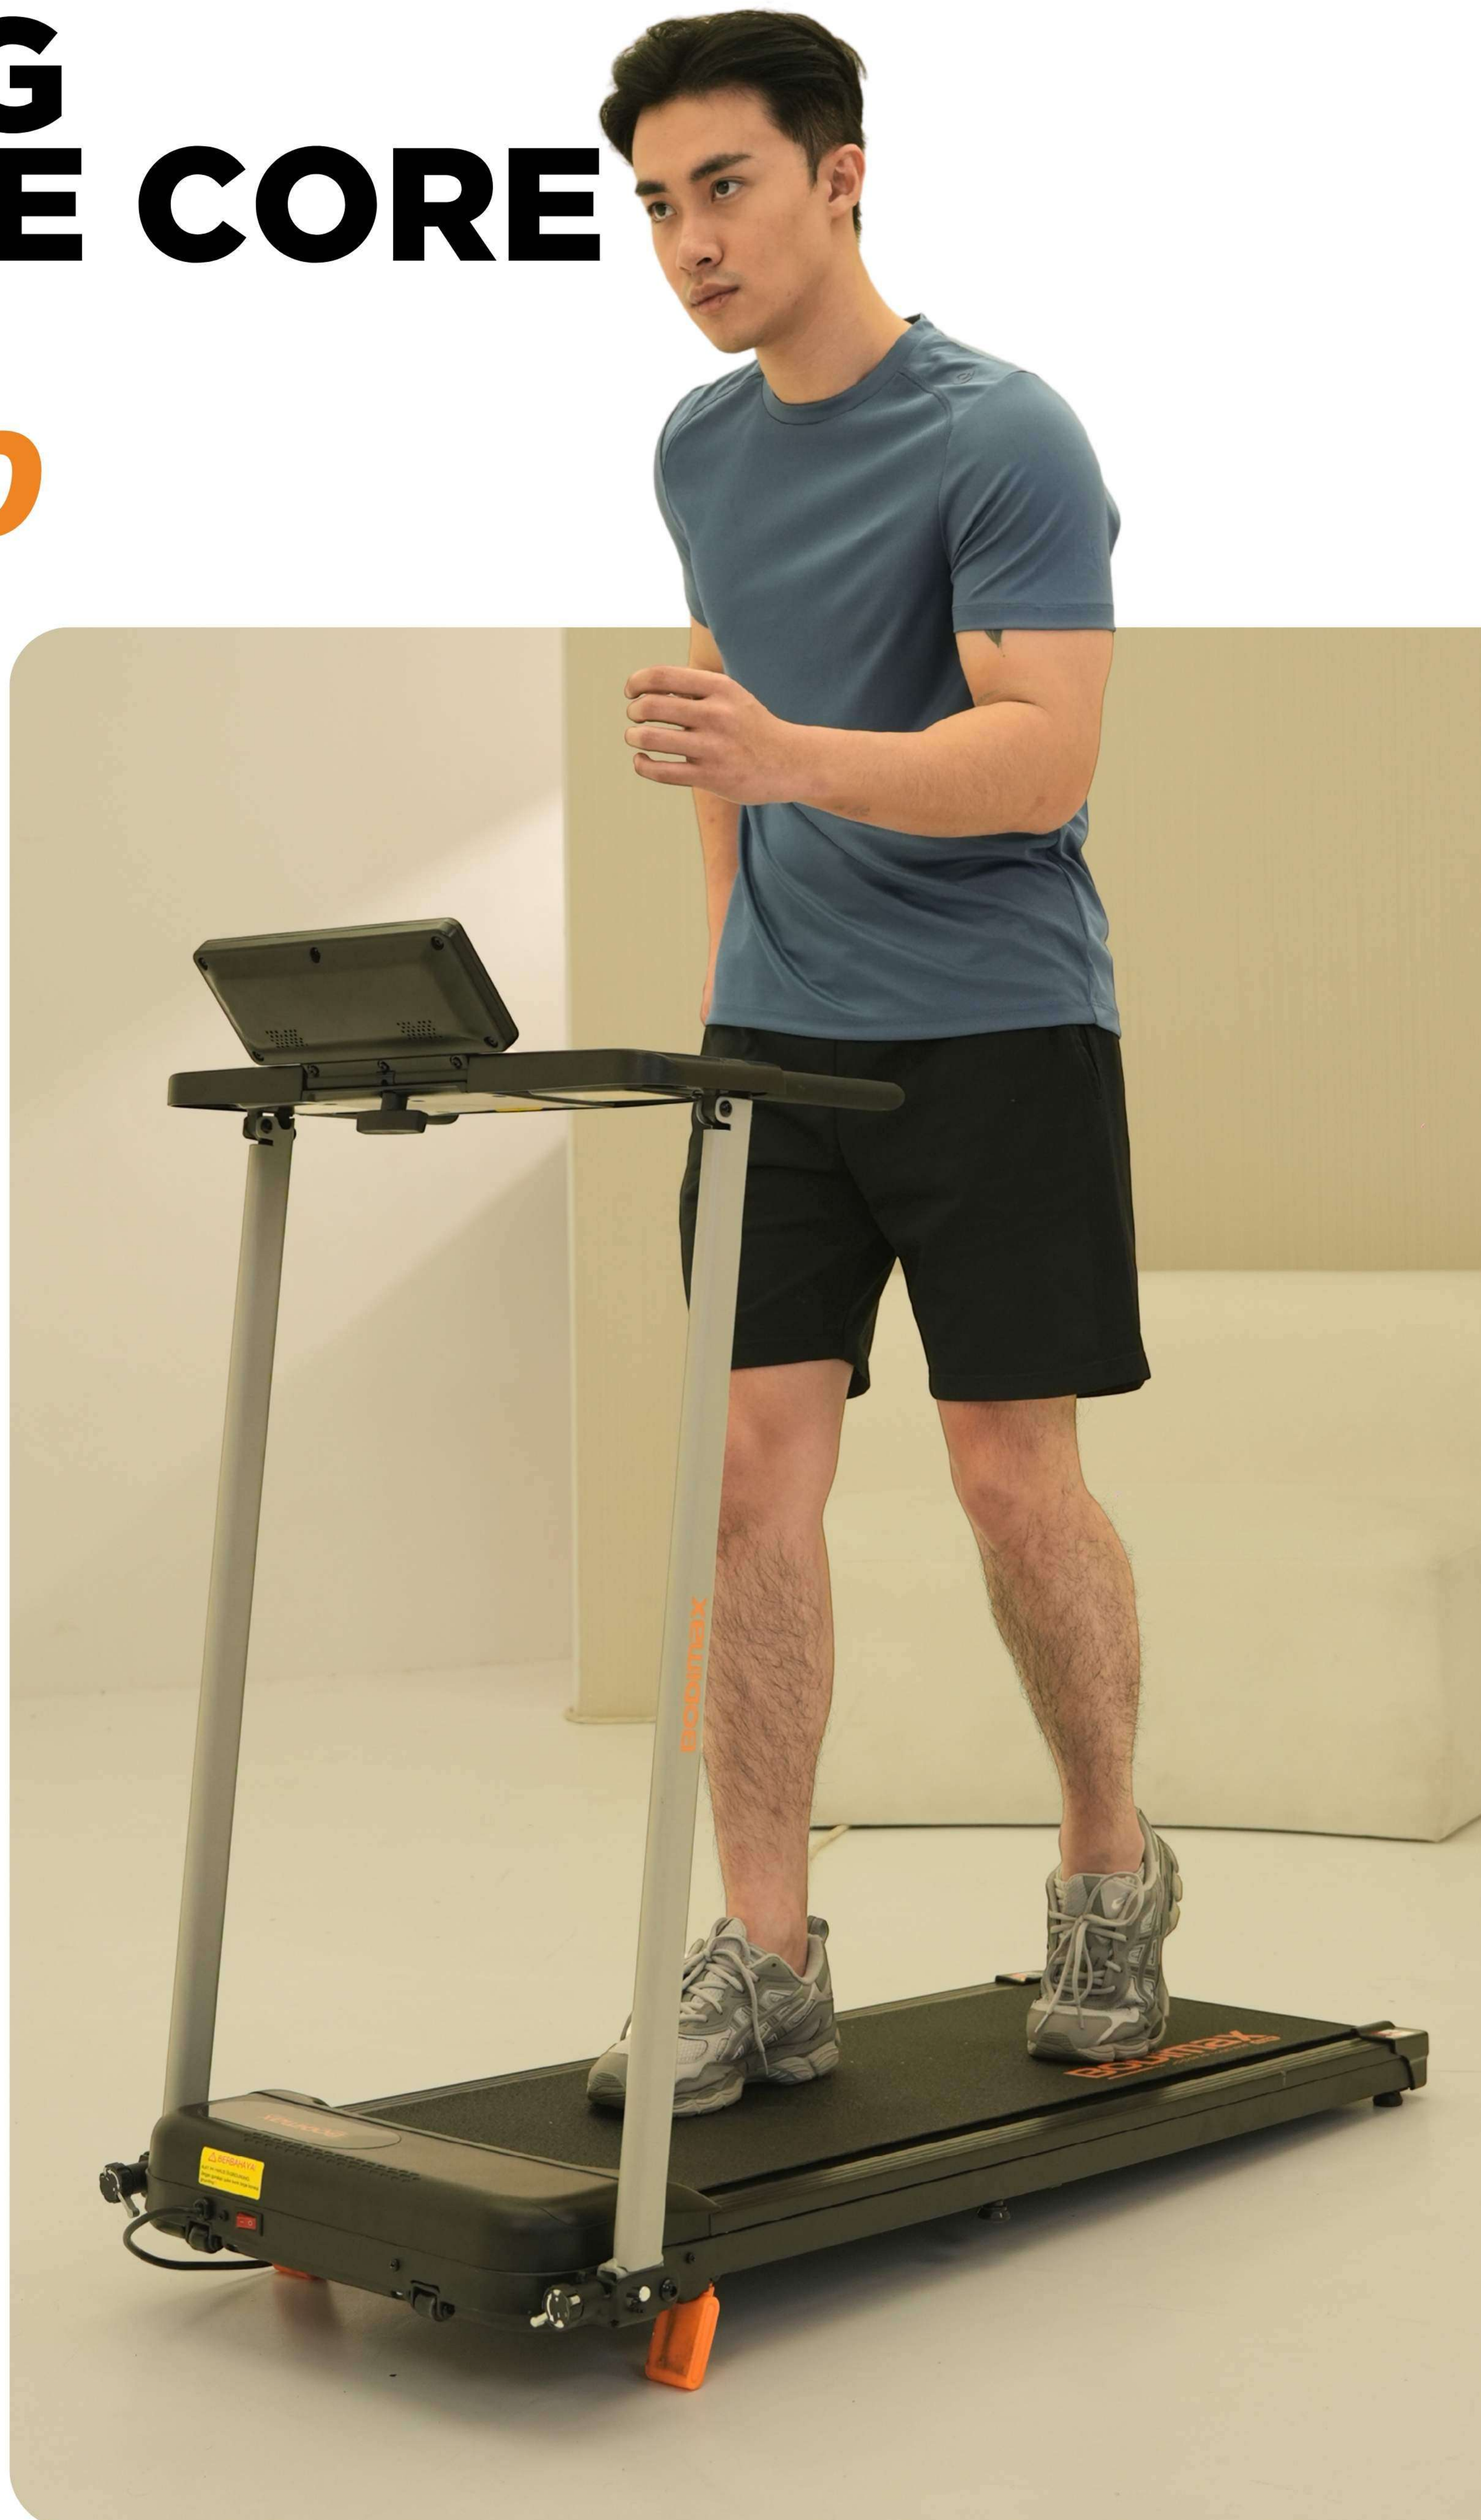

JOGGING MACHINE CORE

~~3.680.000~~
3,480,000

**BB PENGGUNA
100 KG**

**1 LEVEL
MANUAL INCLINE**

**RUNNING MAX
10 KM/HR**

**FINGER
HR SENSOR**

RP Pastel Max

~~4.480.000~~
3,980,000