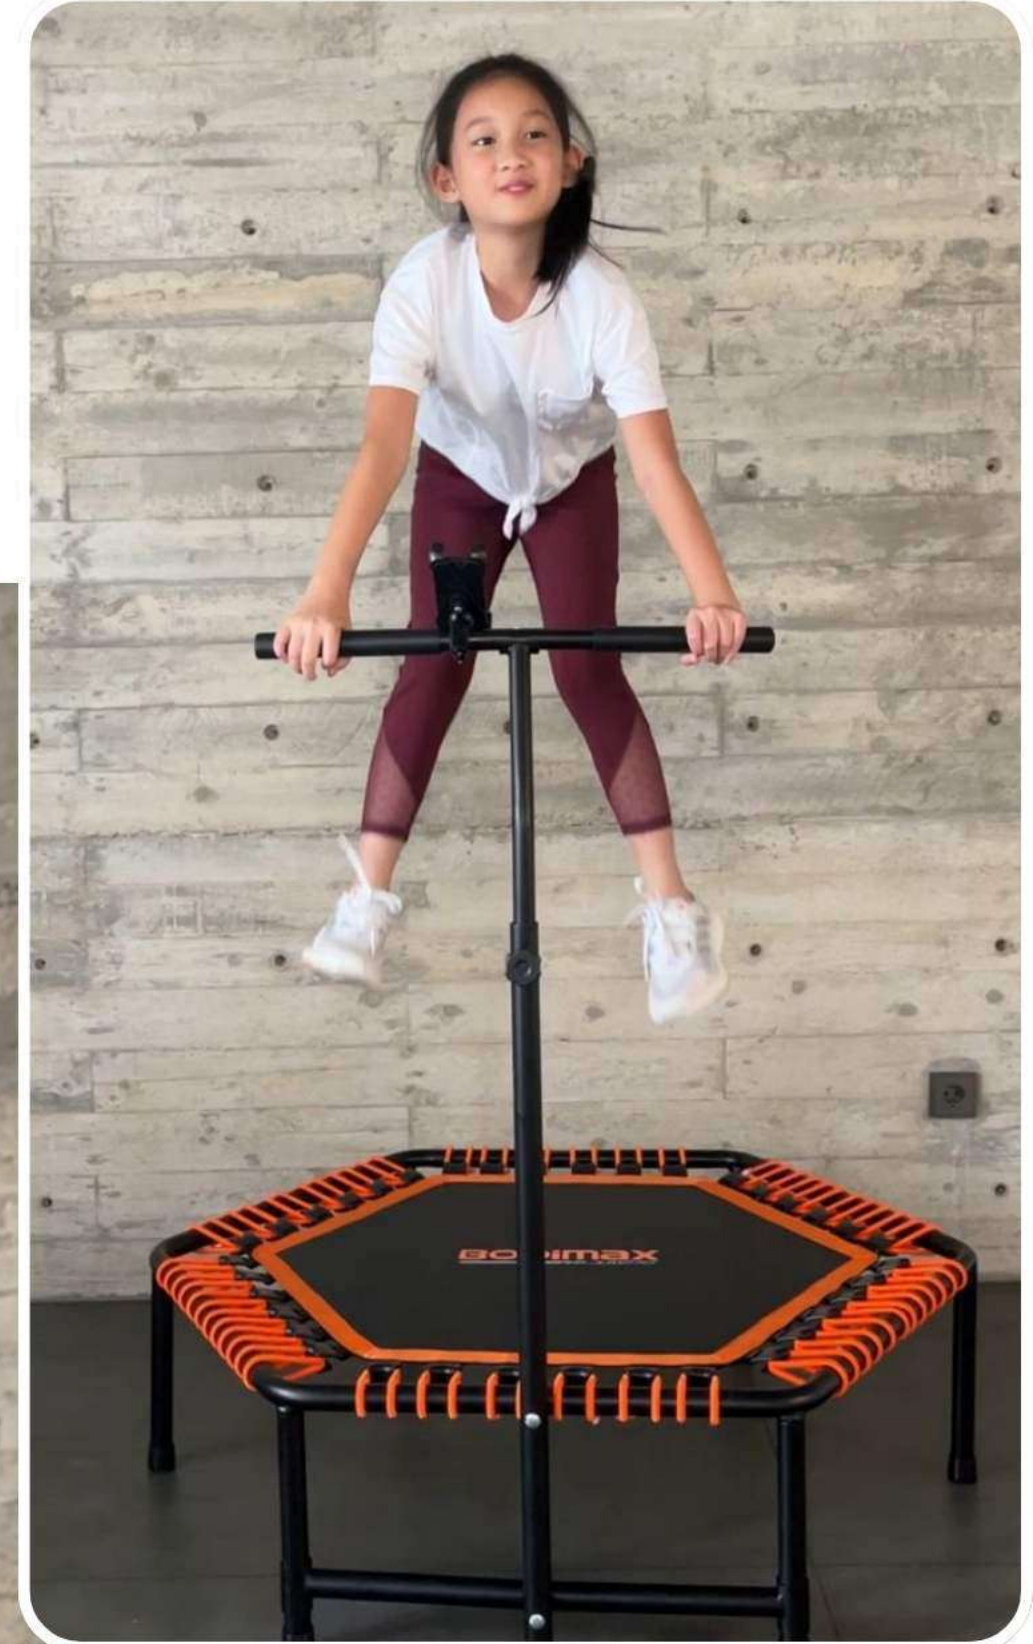

1,380,000

BB PENGGUNA
150 KG

ADJUSTABLE
HANDLE

**PHONE
HOLDER**

ELASTIC
PREMIUM MAT

PREMIUM
RUBBER

HEXAGONAL
SHAPE

ADJUSTABLE DUMBBELL